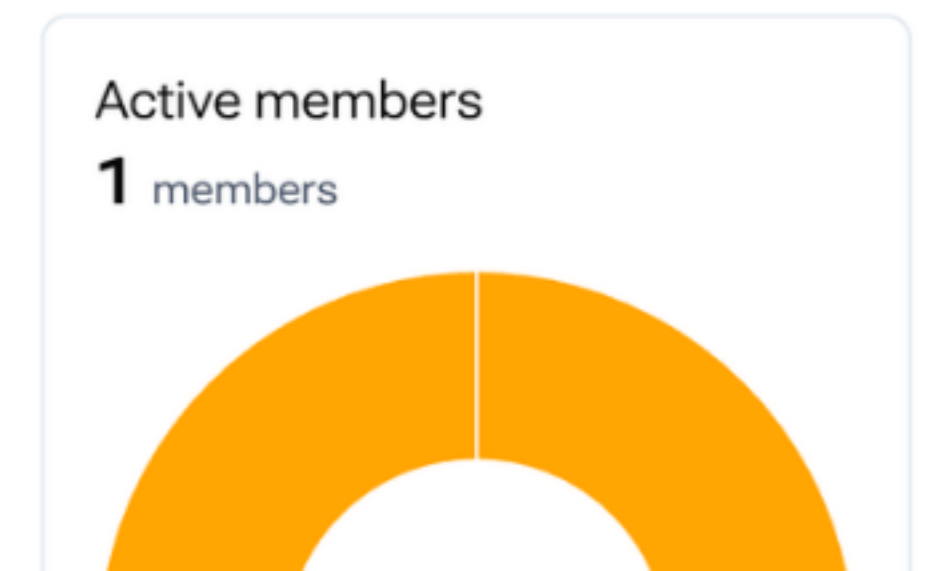

Share Your Membership

Share Your Membership

Easily share your membership with students by copying your membership link directly from the membership page.

Invite students to join your membership.

- Copy your membership link from the overview page
- Share it across your channels
- Students can sign-up and join directly through the link

This is useful for:

- Private events connected to the membership
- Member-only access
- Building a long-term community
- Easy collecting membership fees

OBS! For hidden membership there is no invitation link as a safeguard so the membership isn't spread / leaked to others.