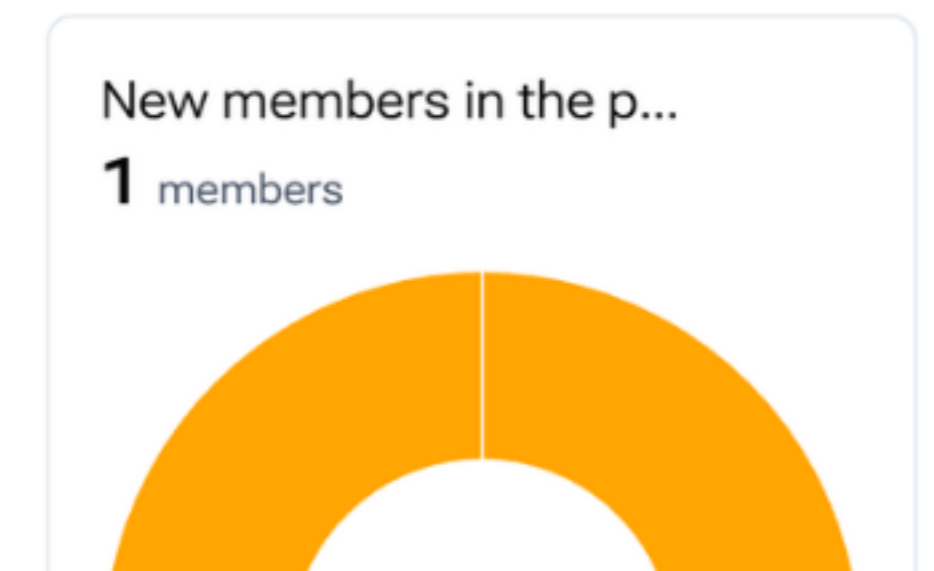

Share Your Membership

Share Your Membership

Easily share your membership with students by copying your membership link directly from the membership page.

Invite students to join your membership.

- Copy your membership link from the overview page
- Share it across your channels
- Students can sign-up and join directly through the link

This is useful for:

- Private events connected to the membership
- Member-only access
- Building a long-term community
- Easy collecting membership fees

OBS! For hidden membership there is no invitation link as a safeguard so the membership isn't spread / leaked to others.