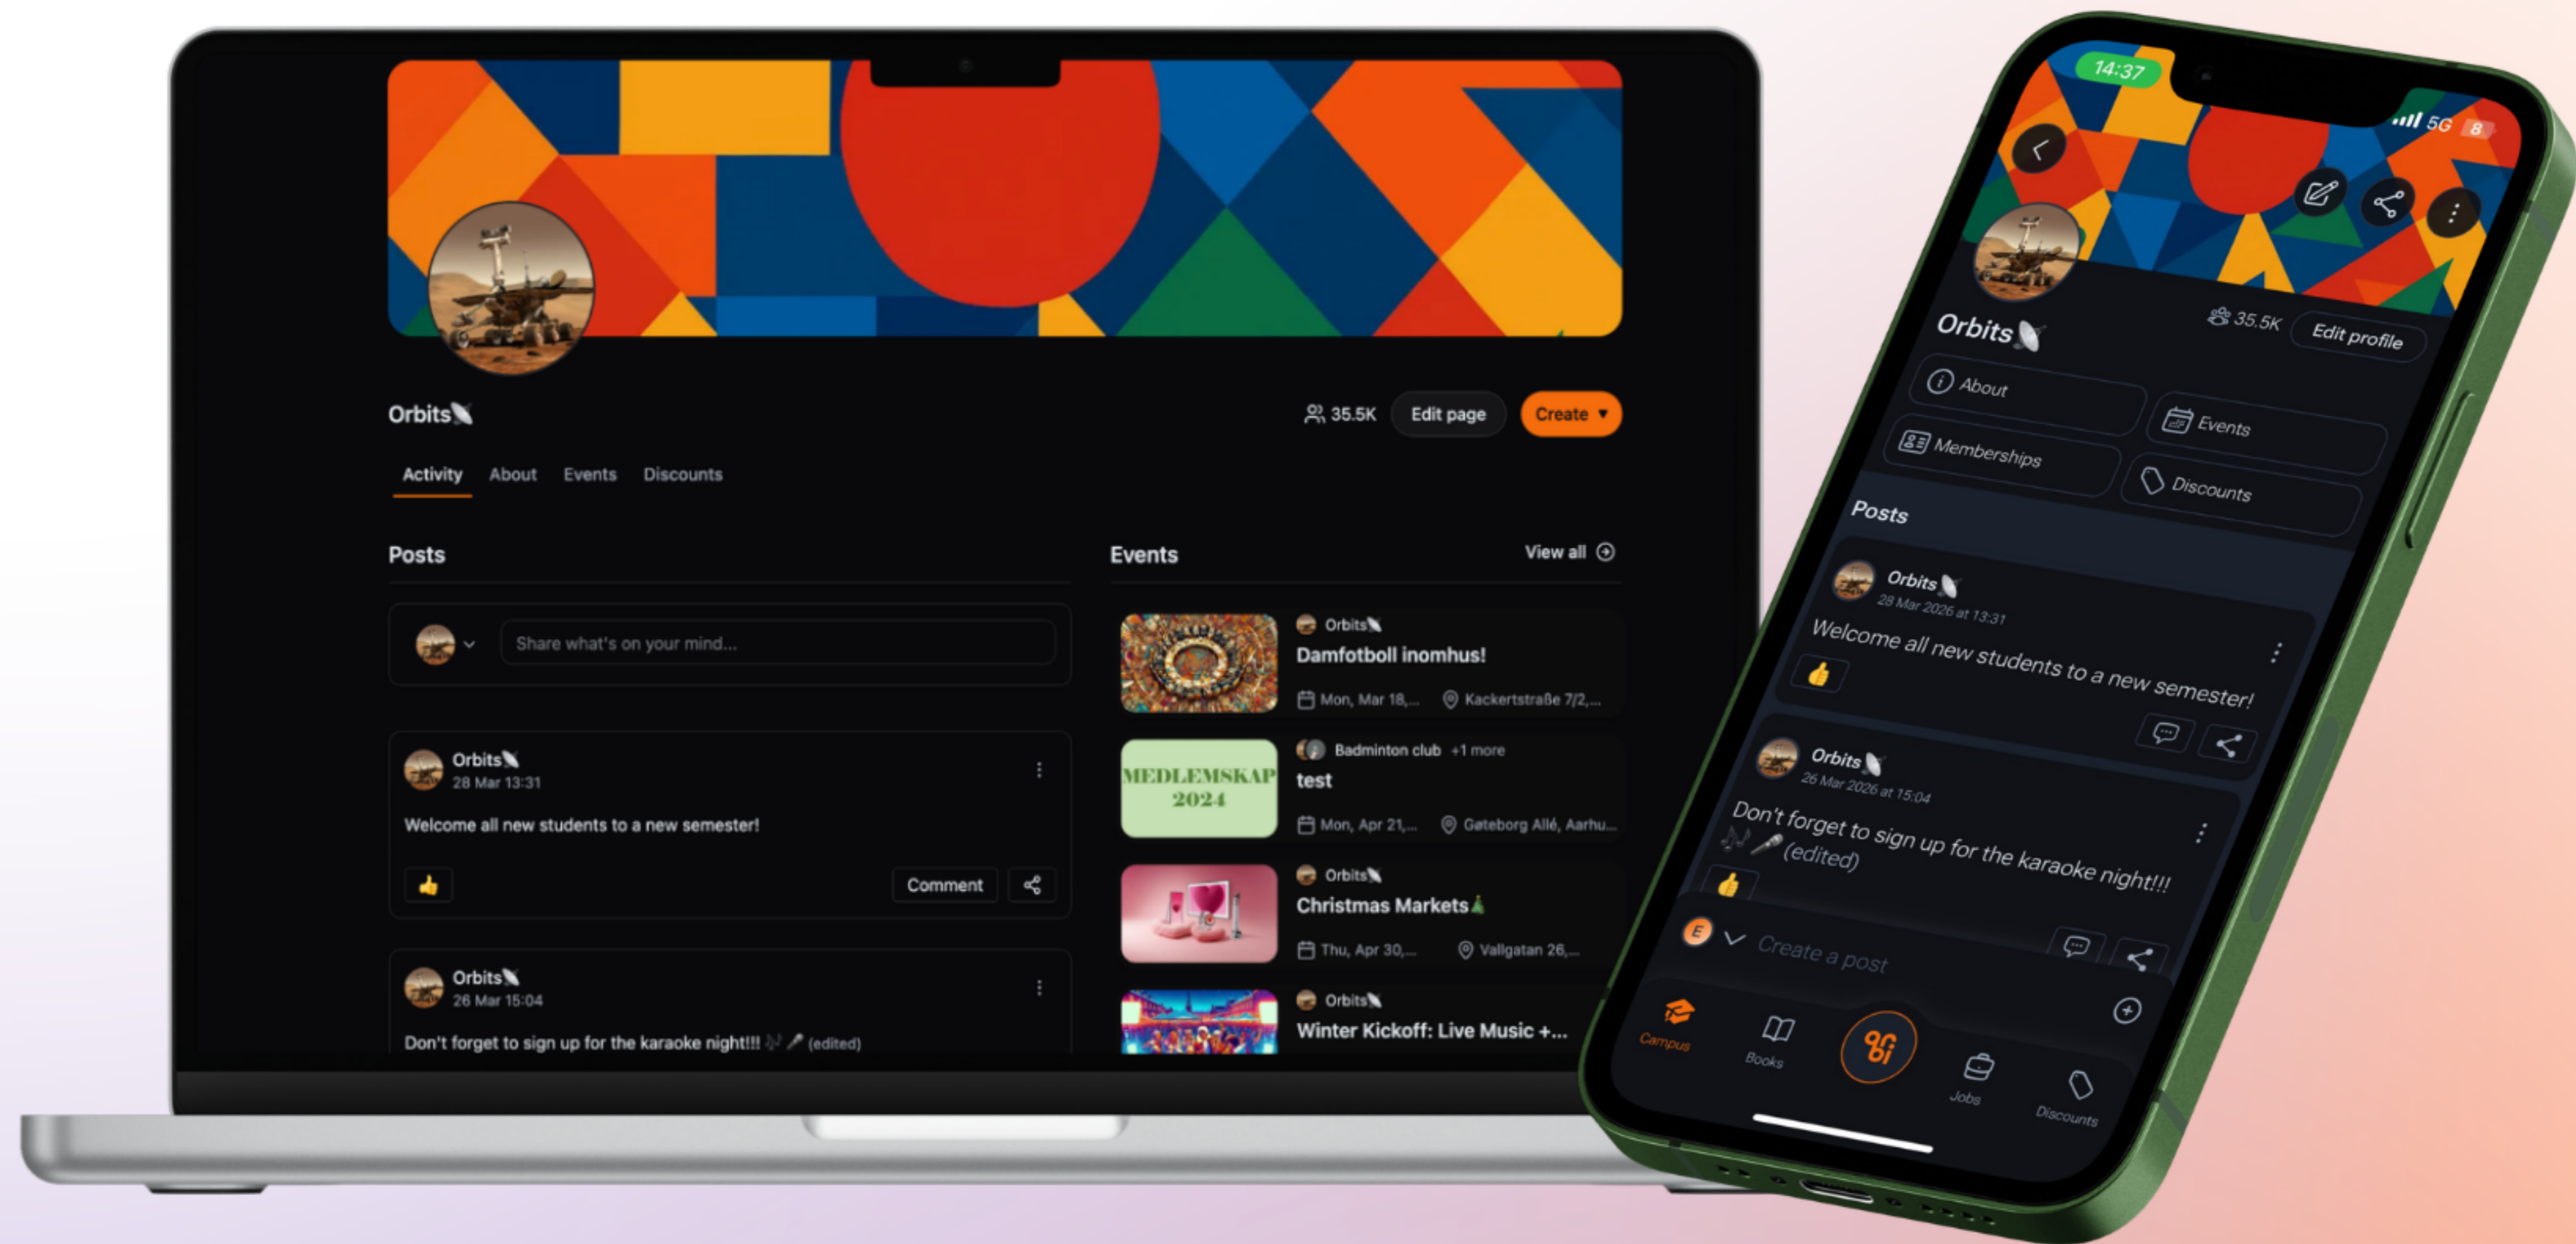

orbi

DYNAMIC LINKS

- Orbits
- Events
- Posts
- Memberships
- Discounts
- Career
- Orbi Pay
- Team

Orbits

35.5K followers

Edit page

New event

Posts About

Write a post...

Orbits · 2m

Welcome all new students to a new semester!

Comment

Orbits · 2d

Don't forget to sign up for the karaoke night!!! 🎵 🎤

Comment

Share your page
Direct students to your page in the Orbi app.

- Share your Organization page
- Share your Discount page

Brand assets
Download ready-to-use social media assets.

Share Your Organization Page

Share Your Organization Profile Page

You can easily copy and share a link that takes your students to your organization page. The link is dynamic and will automatically direct students to the right place.

A great way to get started with Orbi is by sharing links in:

- Instagram posts or bio
- WhatsApp groups
- Other student channels

This makes it easy for students to discover your organization early on.

Brand Assets